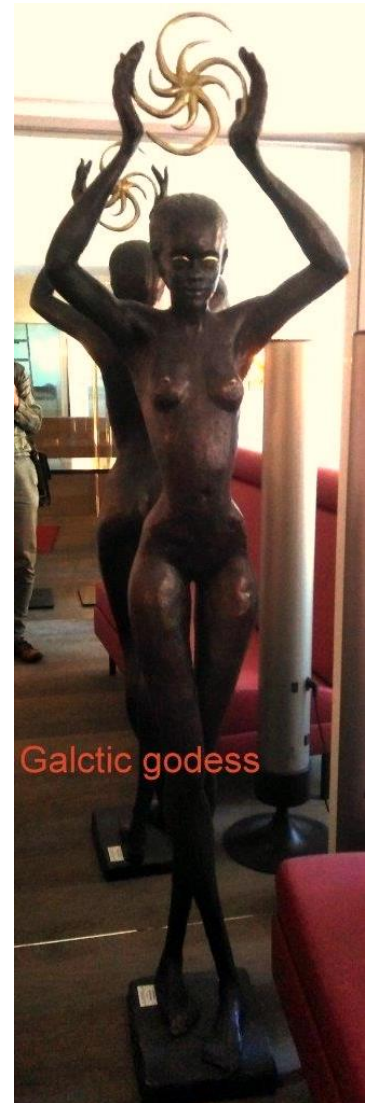

Galactic goddess

GALACTIC GODESS

Bronze

220 cm, 3.800 €